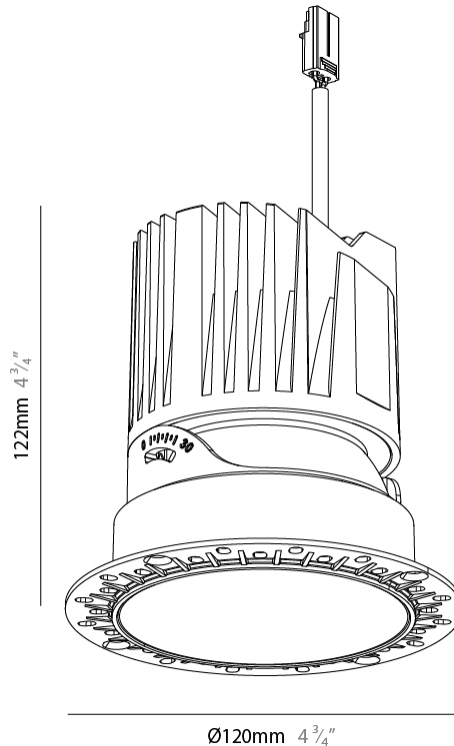

GENERAL

Series: Bioniq Evo
Partner: Prolicht
Division: Architectural
Installation: Trimless
Product Type: Downlight
Mounting Location: Ceiling
Light Distribution: Adjustable / Direct

PHYSICAL

Aperture Sizes - Downlights: 4"
Shape: Round
Diameter (mm): 120
Diameter (in): 4 3/4
Height (mm): 122
Depth (mm): 135
Height (in): 4 3/4
Depth (in): 5 5/16
Ceiling Thickness (mm): 10 - 50
Ceiling Thickness (in): 3/8 - 1 15/16
Weight (kg): 0.7
Fixture Finish: SSR / BKV / CWI / CRY / HAB / UFT / ITA / RUA / FTG / MYG / LOD / PUS / FRO / FUP / KIA / POP / BLS / SPG / MEY / GOH / CHC / COM / ABZ / JAG / OBR / MOS / ROR
Fixture Material: Extruded Aluminum
Cut-out Measurements: Ø 95mm/3 3/4"

ELECTRICAL

Lamp Type: LED (Zhaga Standard)
Input Wattage (W): 19.9
Total Output Wattage (W): 18.2
Dimming: Non-dimming / DALI Dimming / MATTER Dimming
Driver Included: No
Driver Location: Remote
Driver Type: Constant Current - Universal
Driver Class: Class 2
Constant Current (mA): 500mA
Upon Request: 0-10V Dimming / Phase Dimming

LED

Color Temperature (°K): 2700-6500 Tunable White
Max. Delivered Lumen (lm): Max 1765
Nominal Lumen (lm): Max 2385
CRI: >90 CRI
Efficiency (%): 88.5
Lamp Life (hrs): 50000

OPTICAL

Beam Angle: 26 / 34 / 46 / 56
Adjustability: Rotational 350° / Tilt 30°

RATINGS AND CERTIFICATIONS

Certified By: Certified for North American Standards
IP rating: IP65
Glare Rating: ≤ 10