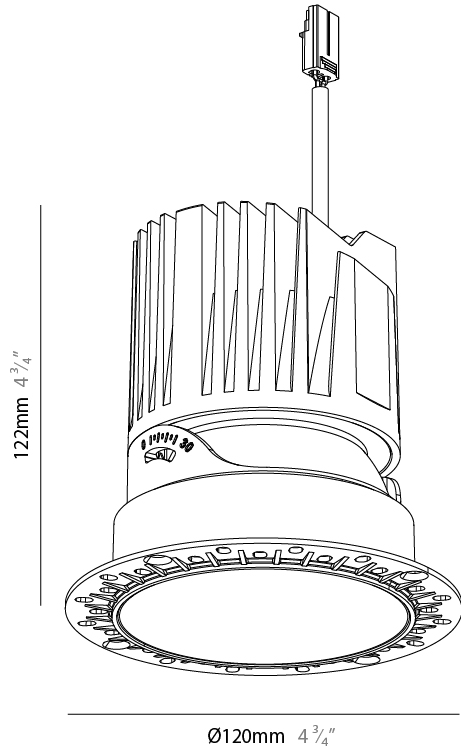

GENERAL

Series: Bioniq Evo
Partner: Prolicht
Division: Architectural
Installation: Trimless
Product Type: Downlight
Mounting Location: Ceiling
Light Distribution: Adjustable / Direct

PHYSICAL

Aperture Sizes - Downlights: 4"
Shape: Round
Diameter (mm): 120
Diameter (in): 4 3/4
Height (mm): 122
Depth (mm): 135
Height (in): 4 3/4
Depth (in): 5 5/16
Ceiling Thickness (mm): 10 - 50
Ceiling Thickness (in): 3/8 - 1 15/16
Weight (kg): 0.7
Fixture Finish: [BLK](#) / [WHI](#) / [ARB](#) / [CHR](#)
Fixture Material: Extruded Aluminum
Cut-out Measurements: Ø 95mm/3 3/4"

ELECTRICAL

Lamp Type: LED (Zhaga Standard)
Input Wattage (W): 19.9
Total Output Wattage (W): 18.2
Dimming: Non-dimming / DALI Dimming / MATTER Dimming
Driver Included: No
Driver Location: Remote
Driver Type: Constant Current - Universal
Driver Class: Class 2
Constant Current (MA): 500mA
Upon Request: 0-10V Dimming / Phase Dimming

LED

Color Temperature (°K): 2700-6500 Tunable White
Max. Delivered Lumen (lm): Max 1765
Nominal Lumen (lm): Max 2385
CRI: >90 CRI
Efficiency (%): 88.5
Lamp Life (hrs): 50000

OPTICAL

Beam Angle: [26](#) / [34](#) / [46](#) / [56](#)
Adjustability: Rotational 350° / Tilt 30°

RATINGS AND CERTIFICATIONS

Certified By: Certified for North American Standards
IP rating: IP65
Glare Rating: ≤ 10