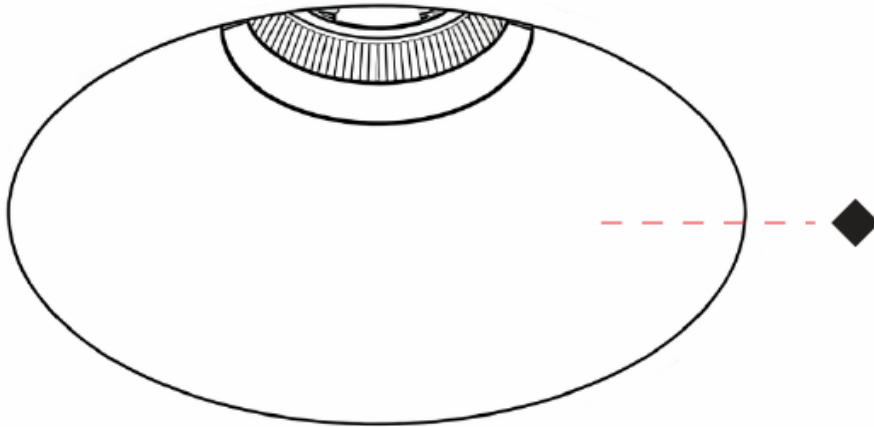

A350214-

PROJECT	_____
TYPE	_____
SPECIFIER	_____
QUANTITY	_____
DATE	_____

A